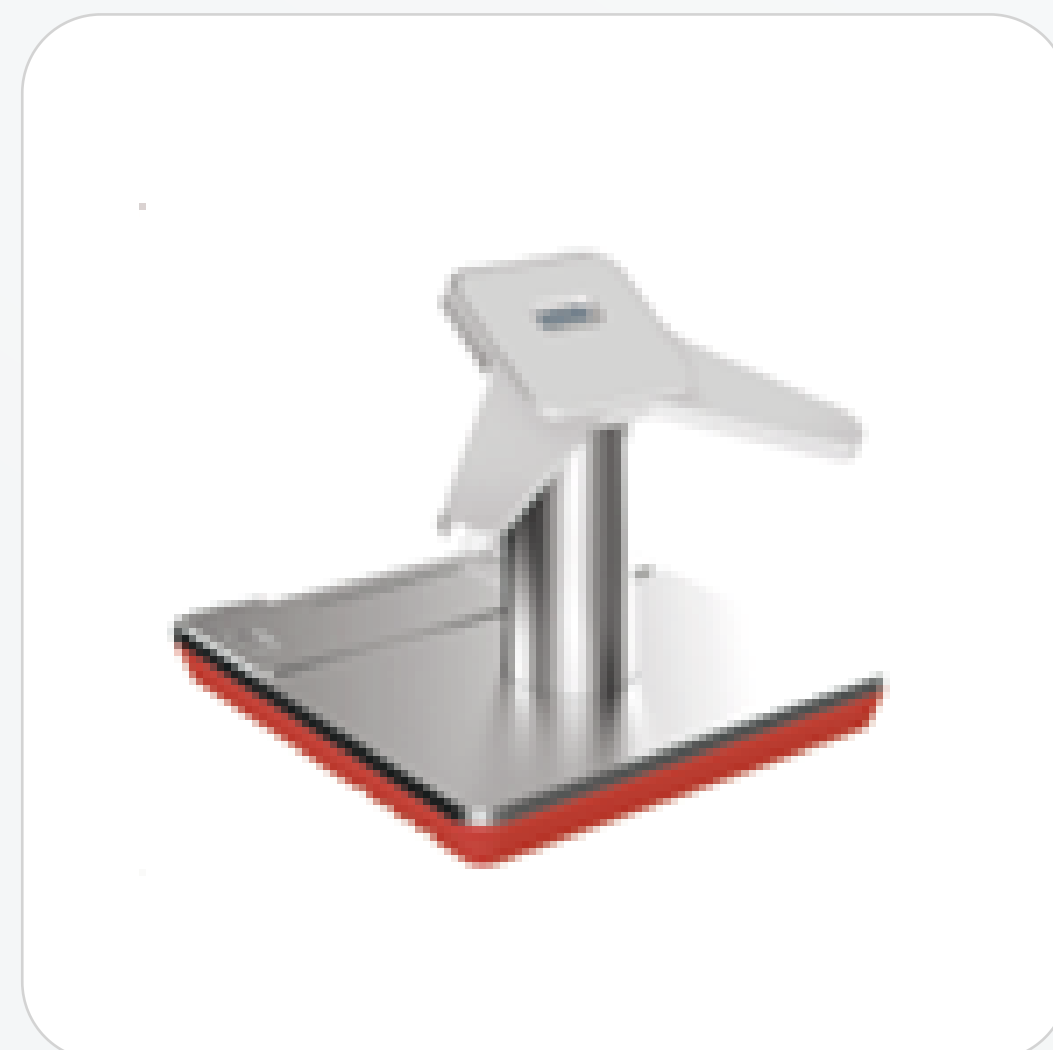

Sadad Tab

Magnetic Dock Stand

Cashier Box 1

Printer M58

More Intelligent dual screen interaction

Convenient dual Android touchscreen, with build in Printer, offers enhanced performance & customer experience.

Bluetooth 4.0

IC Card Reader

Magnetic Reader

Printer

Camera

NFC

Operation System	Android 10.1	Battery	3.7v/6450mAh, support fast charging
CPU	Qualcomm Octa-Core 1.8GHz	Memory	1GB DDR3, 8GB Flash Optional: 2+16GB
Weight	T1: 1040g Bracket: 1200g	Screen	11.6inches, resolution 1920x1080
WIFI	Support 2.4G/5G, a/b/g/n	Camera	Rear :5 MP, Front : 2MP
Bluetooth	Support 4.2+BLE	Keys	Physical Key: Power Key, Paper Feeding Key; Touch Key: MENU, HOME, BACK Keys
Communication	2G: GSM/EDGE 850/900/1800/1900 3G: WCDMA Band 1/2/5/8 4G: FDD Band 1/3/7; TDD Band: 38/39/40/41	Port	Fingerprint Optional RJ45 Support RJ45, WLAN internet USB 3*Type A USB ports Wire Charger DC interface, 9V/2A Standing Charger Magnetic suction connection charging