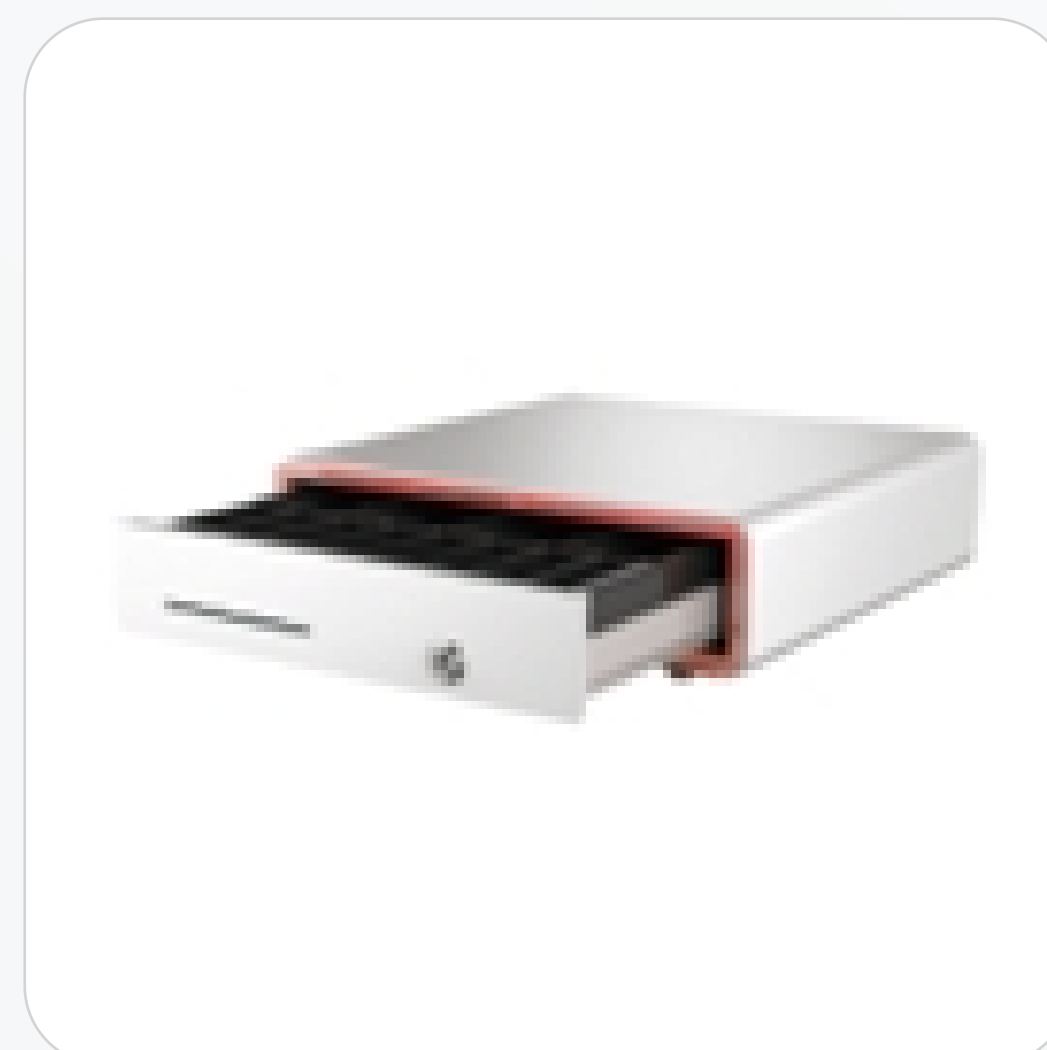

Sadad Tab

Magnetic Dock Stand

Cashier Box 1

Printer M58

More Intelligent dual screen interaction

Convenient dual Android touchscreen, with build in Printer, offers enhanced performance & customer experience.

Bluetooth 4.0

IC Card Reader

Magnetic Reader

Printer

Camera

NFC

Operation System	Android 10.1	Battery	3.7v/6450mAh, support fast charging
CPU	Qualcomm Octa-Core 1.8GHz	Memory	1GB DDR3, 8GB Flash Optional: 2+16GB
Weight	T1: 1040g Bracket: 1200g	Screen	11.6inches, resolution 1920x1080
WIFI	Support 2.4G/5G, a/b/g/n	Camera	Rear :5 MP, Front : 2MP
Bluetooth	Support 4.2+BLE	Keys	Physical Key: Power Key, Paper Feeding Key; Touch Key: MENU, HOME, BACK Keys
Communication	2G: GSM/EDGE 850/900/1800/1900 3G: WCDMA Band 1/2/5/8 4G: FDD Band 1/3/7; TDD Band: 38/39/40/41	Port	Fingerprint Optional RJ45 Support RJ45, WLAN internet USB 3*Type A USB ports Wire Charger DC interface, 9V/2A Standing Charger Magnetic suction connection charging